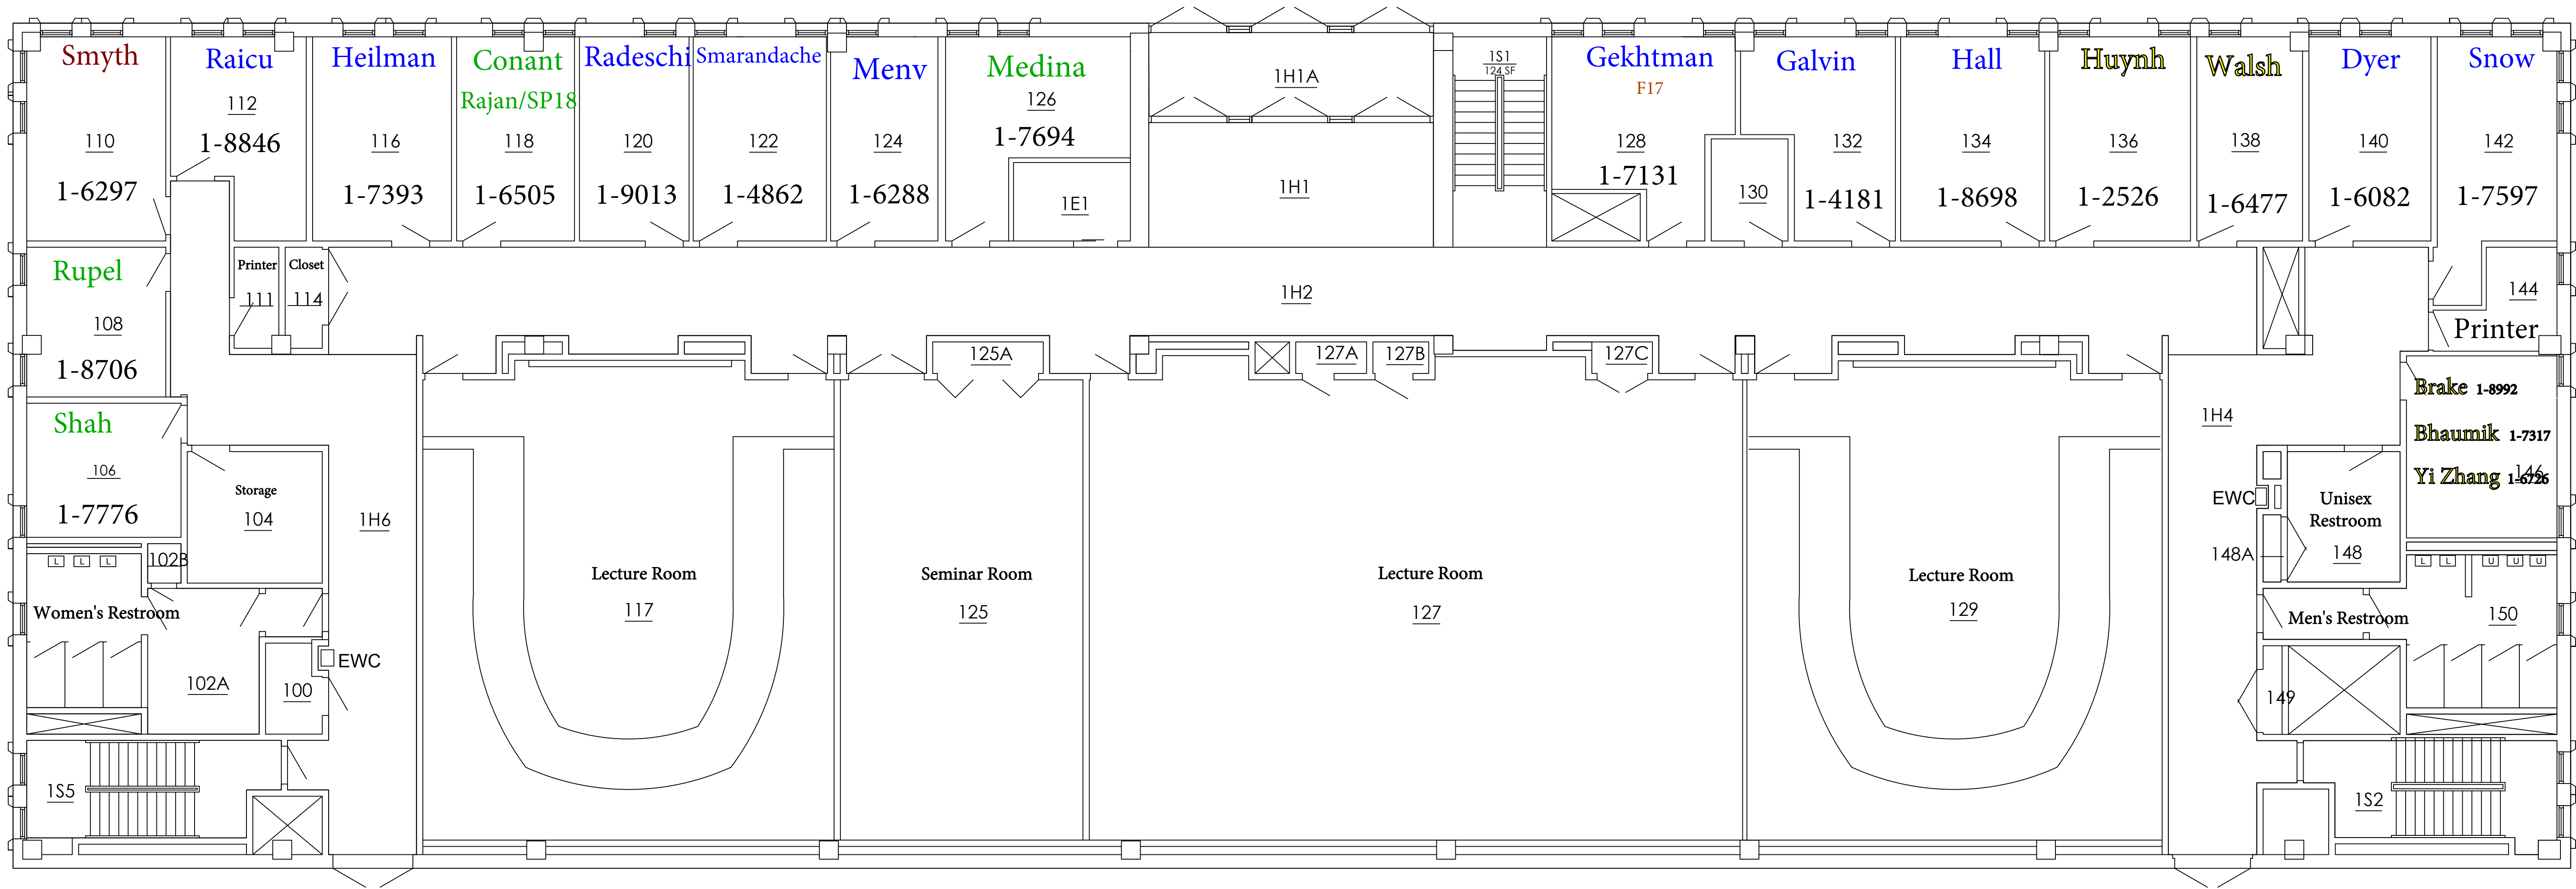

Hayes Healy Center 1st Floor

Revised 8/30/17

- Map Key:
- Faculty
 - Emeriti
 - Graduate Students
 - Staff
 - Visitors
 - Visiting Grad. Students
 - ACMS

Hurley Hall - 1st Floor

- Map Key:
- Faculty
 - Emeriti
 - Graduate Students
 - Staff
 - Visitors
 - Visiting Grad. Students
 - ACMS

Hayes Healy Center - 2nd Floor

Map Key:

- Faculty
- Emeriti
- Graduate Students
- Staff
- Visitors
- Visiting Grad. Students
- ACMS

Hurley Hall - 2nd Floor

Map Key:

- Faculty
- Emeriti
- Graduate Students
- Staff
- Visitors
- Visiting Grad. Students
- ACMS