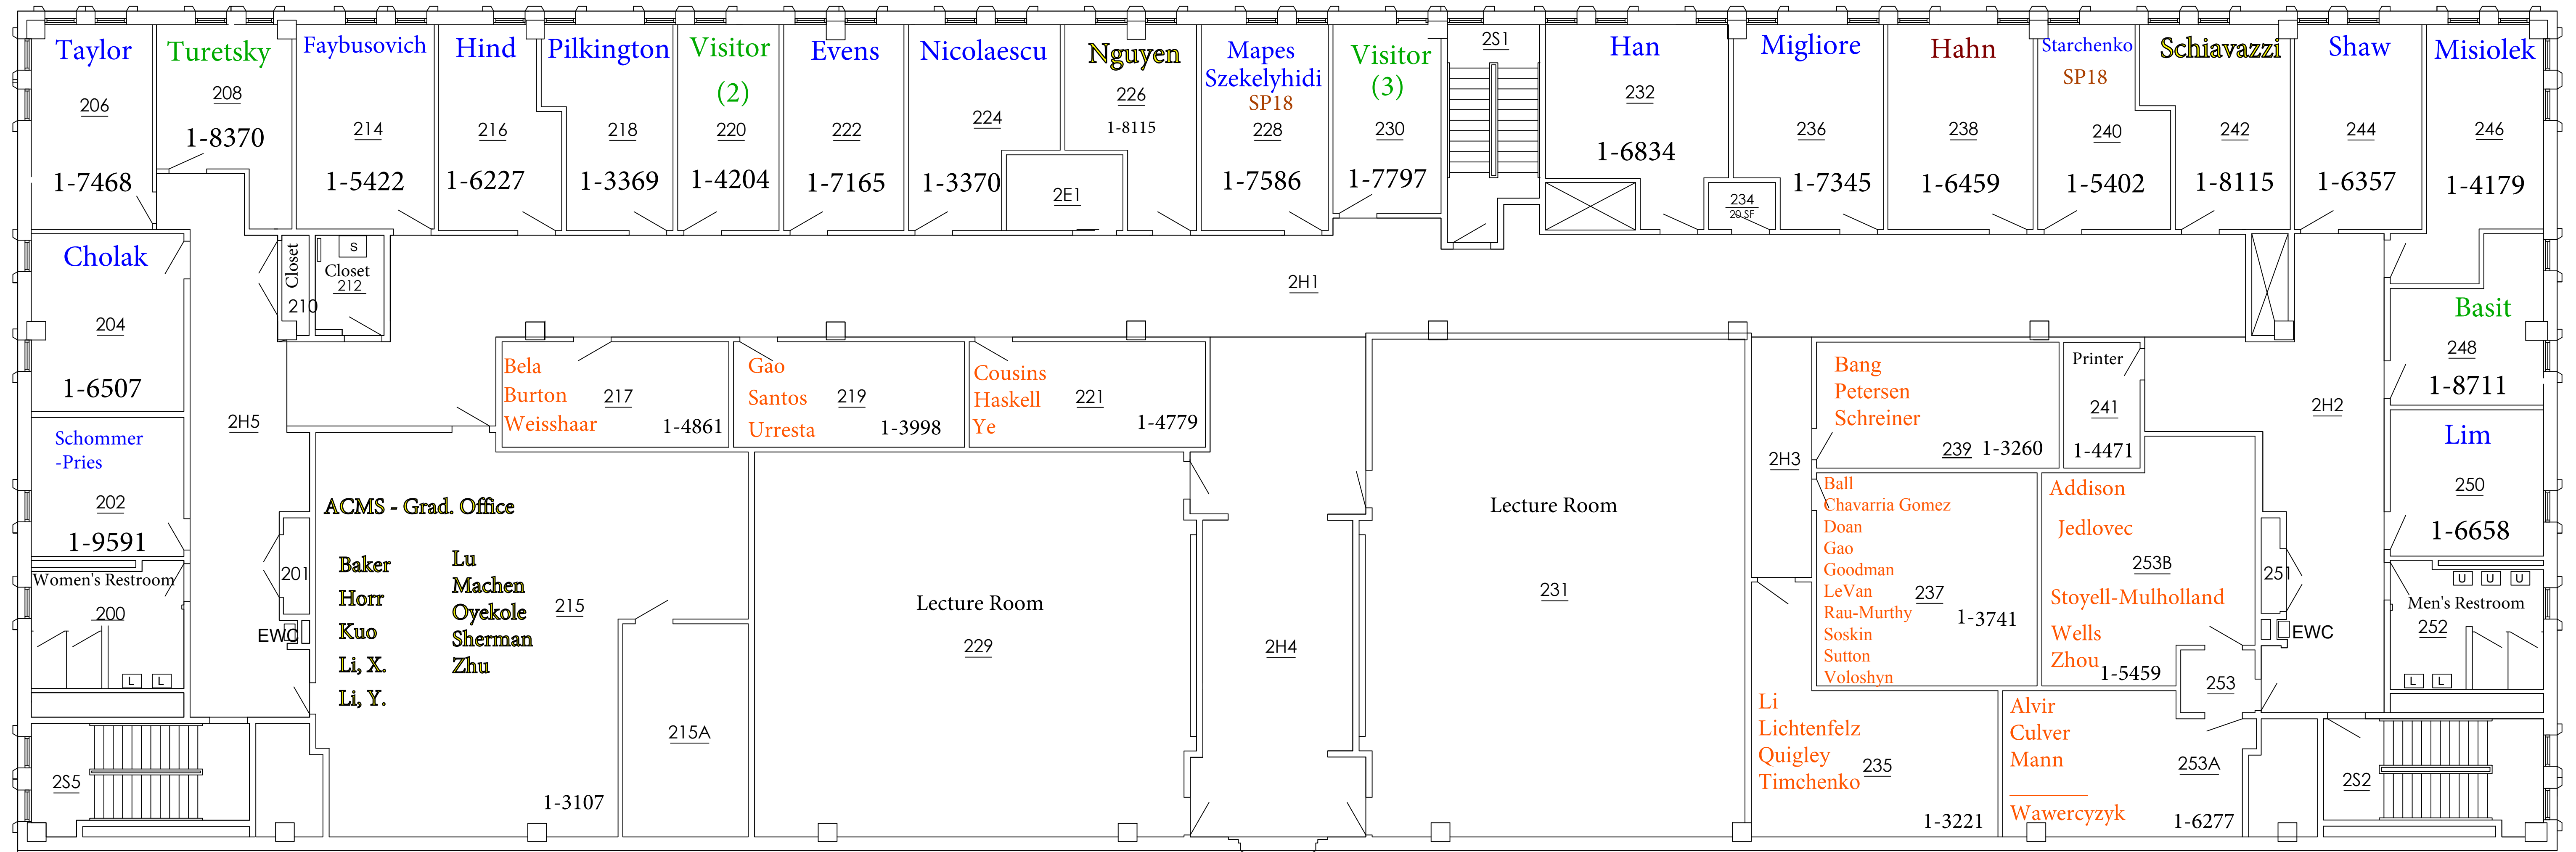

Hayes Healy Center 1st Floor

Revised 8/30/17

- Map Key:
- Faculty
 - Emeriti
 - Graduate Students
 - Staff
 - Visitors
 - Visiting Grad. Students
 - ACMS

Hurley Hall - 1st Floor

- Map Key:
- Faculty
 - Emeriti
 - Graduate Students
 - Staff
 - Visitors
 - Visiting Grad. Students
 - ACMS

Hayes Healy Center - 2nd Floor

Map Key:

- Faculty
- Emeriti
- Graduate Students
- Staff
- Visitors
- Visiting Grad. Students
- ACMS

Hurley Hall - 2nd Floor

Map Key:

- Faculty
- Emeriti
- Graduate Students
- Staff
- Visitors
- Visiting Grad. Students
- ACMS