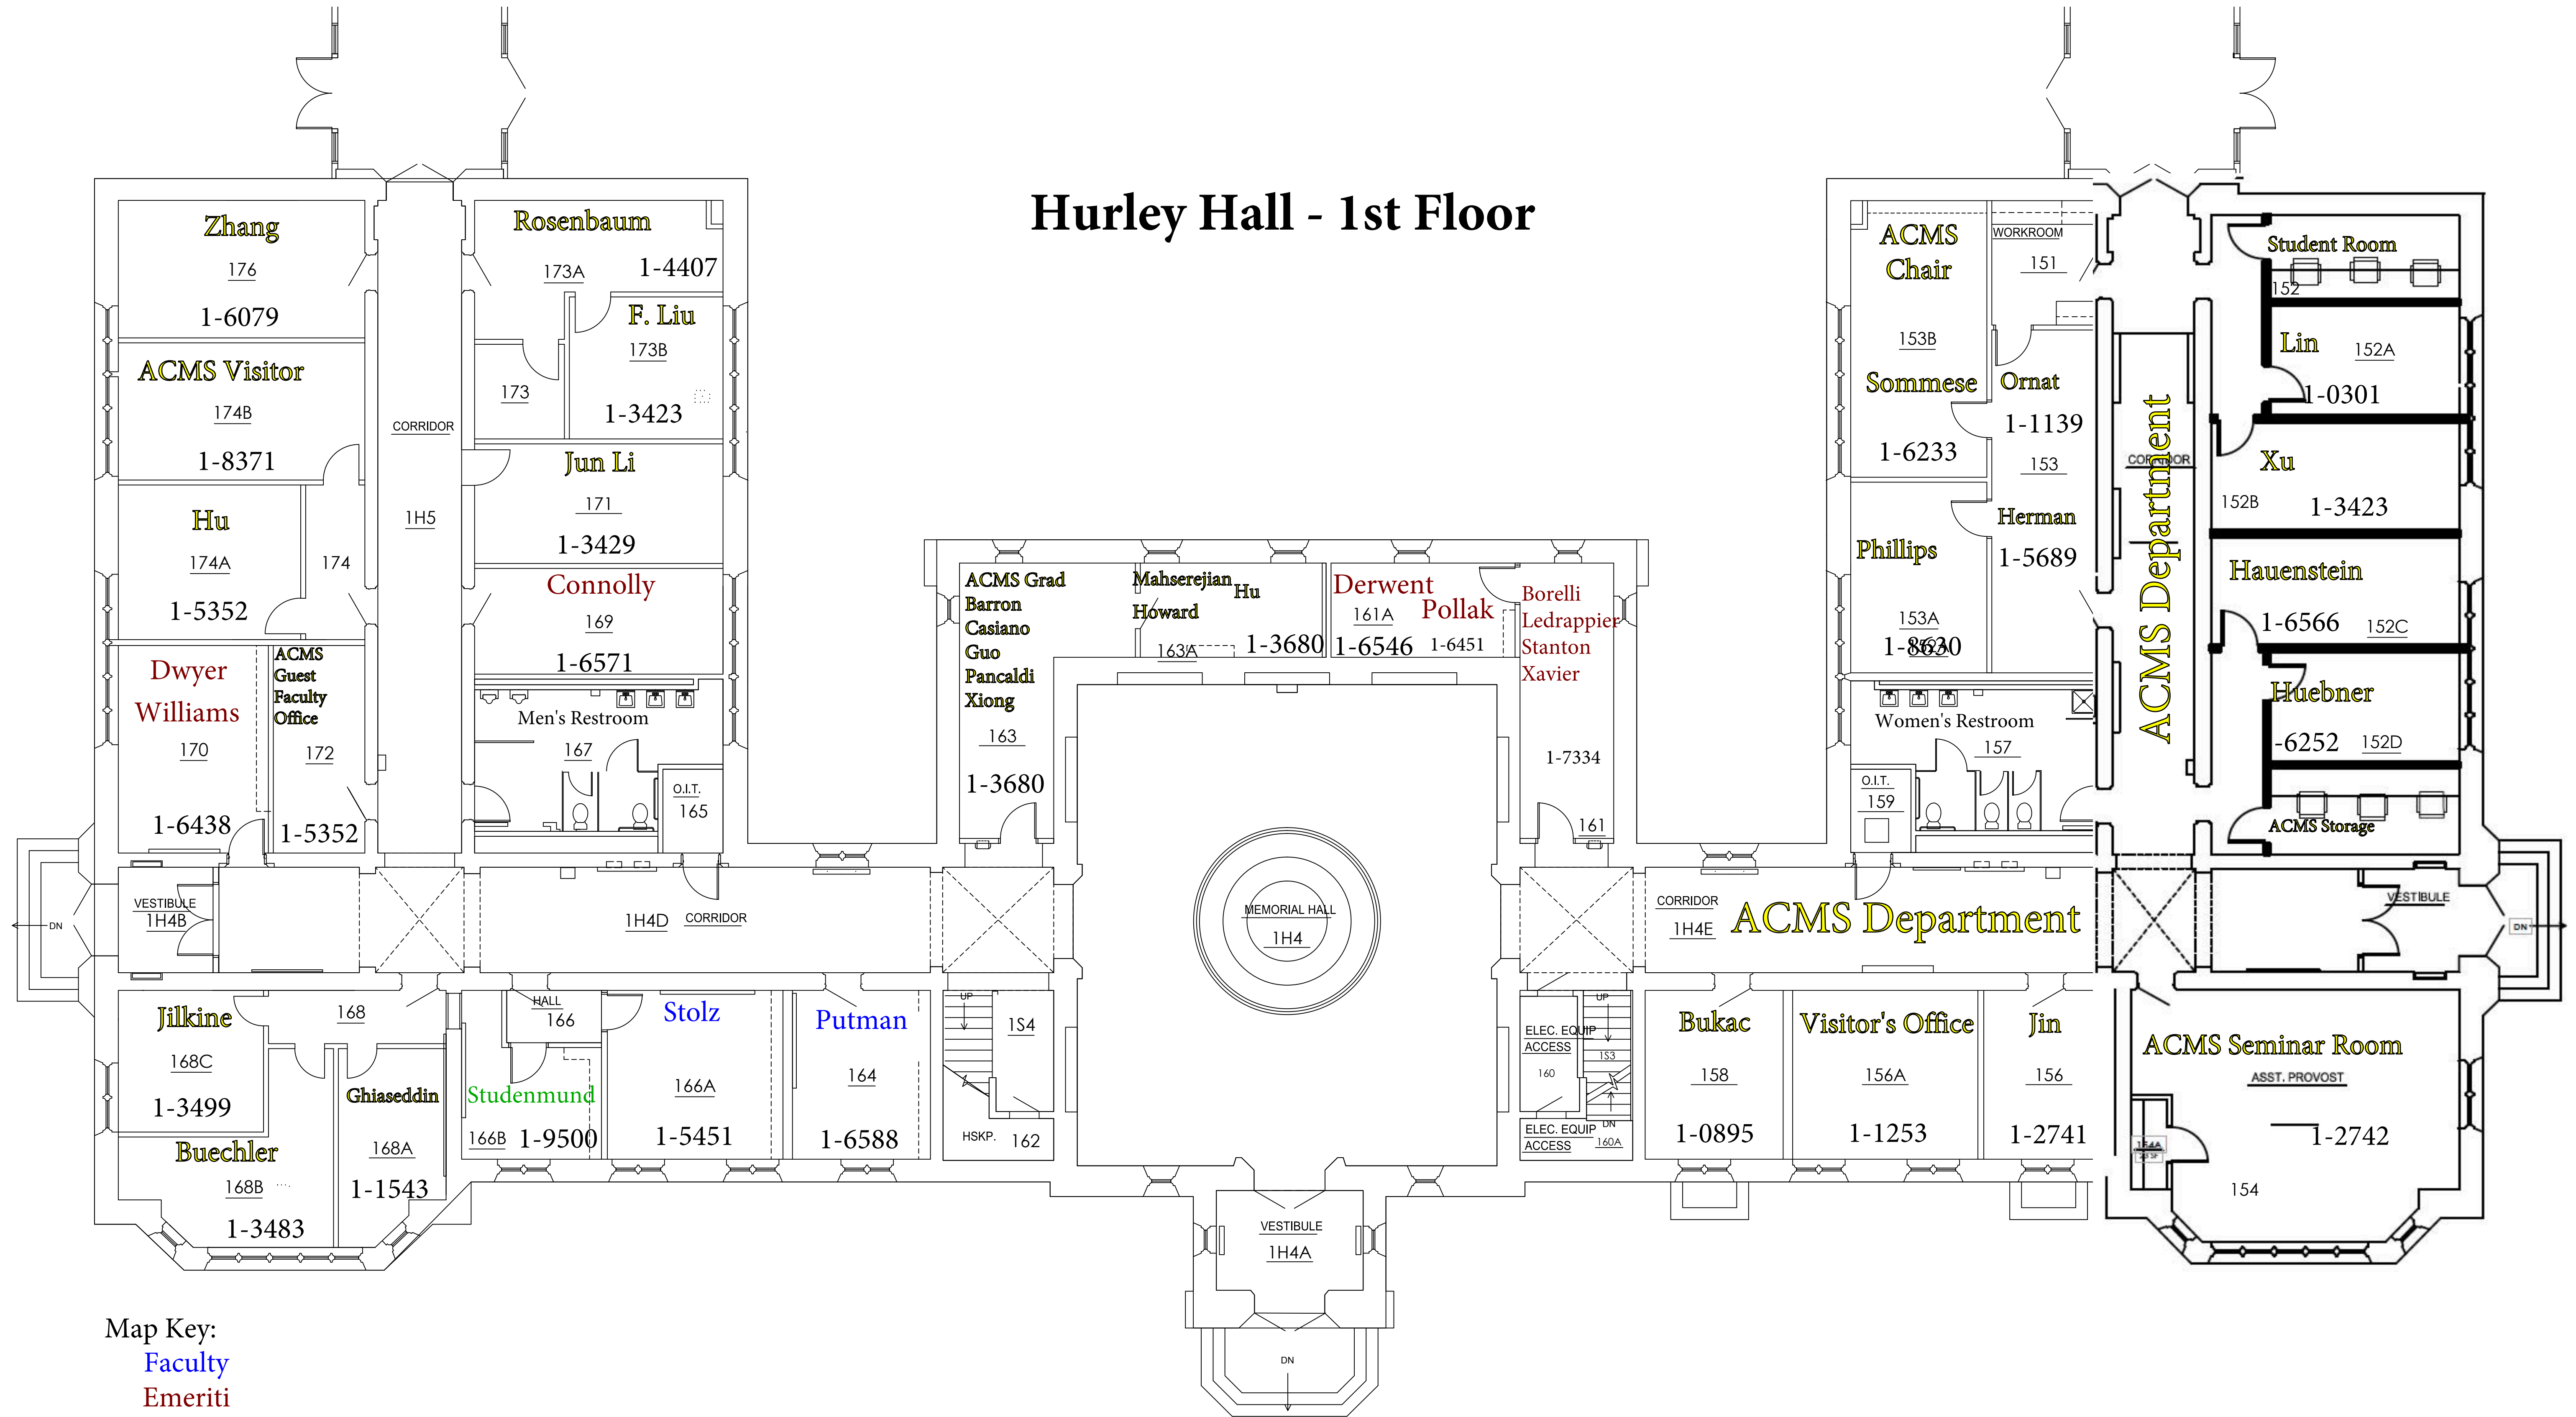

Hayes Healy Center 1st Floor

Revised 8/30/17

- Map Key:
- Faculty
 - Emeriti
 - Graduate Students
 - Staff
 - Visitors
 - Visiting Grad. Students
 - ACMS

Hurley Hall - 1st Floor

- Map Key:
- Faculty
 - Emeriti
 - Graduate Students
 - Staff
 - Visitors
 - Visiting Grad. Students
 - ACMS

Hayes Healy Center - 2nd Floor

Map Key:

- Faculty
- Emeriti
- Graduate Students
- Staff
- Visitors
- Visiting Grad. Students
- ACMS

Hurley Hall - 2nd Floor

Map Key:

- Faculty
- Emeriti
- Graduate Students
- Staff
- Visitors
- Visiting Grad. Students
- ACMS

Hayes Healy Center - Basement (Library and Offices)

- Map Key:
- Faculty
 - Emeriti
 - Graduate Students
 - Staff
 - Visitors
 - Visiting Grad. Students
 - ACMS