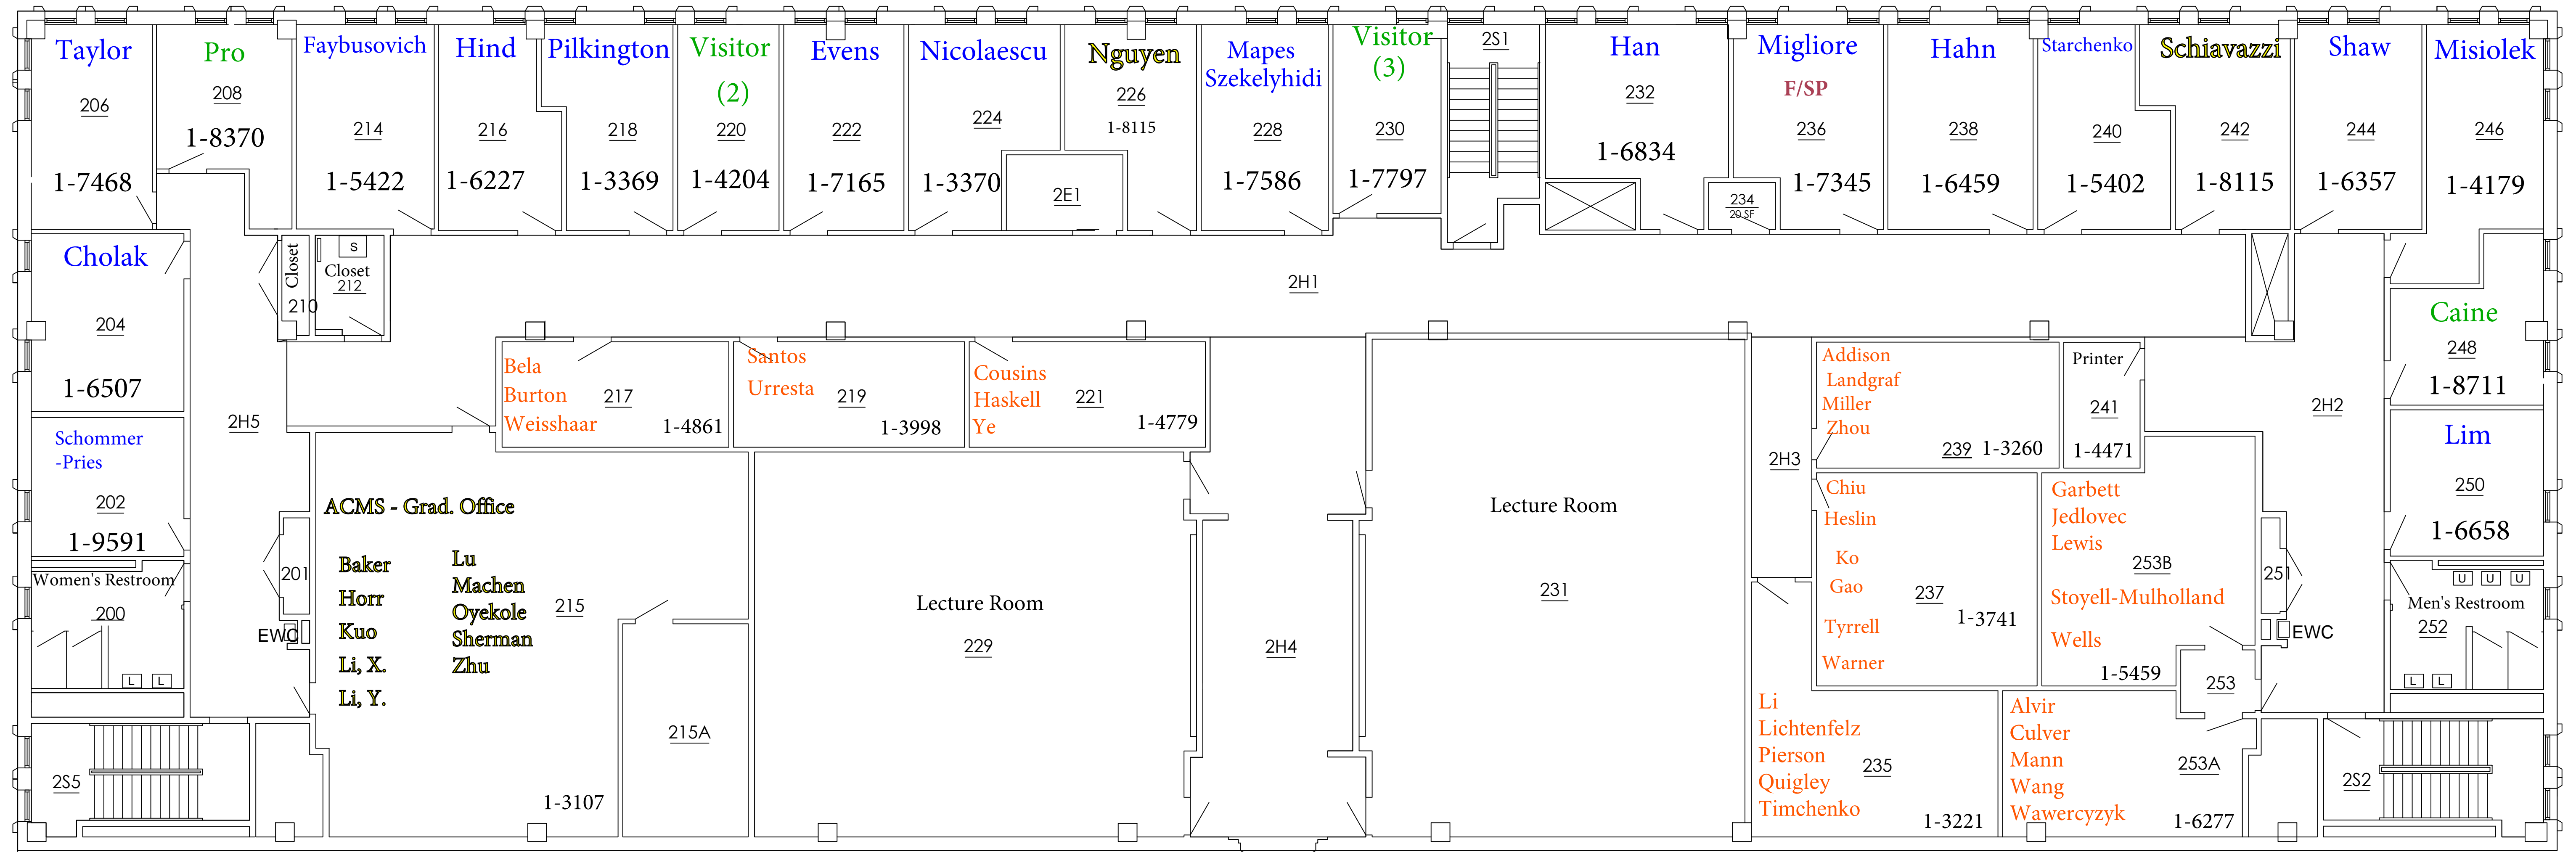

# Hayes Healy Center - 2nd Floor

Map Key:

- Faculty
- Emeriti
- Graduate Students
- Staff
- Visitors
- Visiting Grad. Students
- ACMS

# Hurley Hall - 2nd Floor

**Map Key:**

- Faculty
- Emeriti
- Graduate Students
- Staff
- Visitors
- Visiting Grad. Students
- ACMS