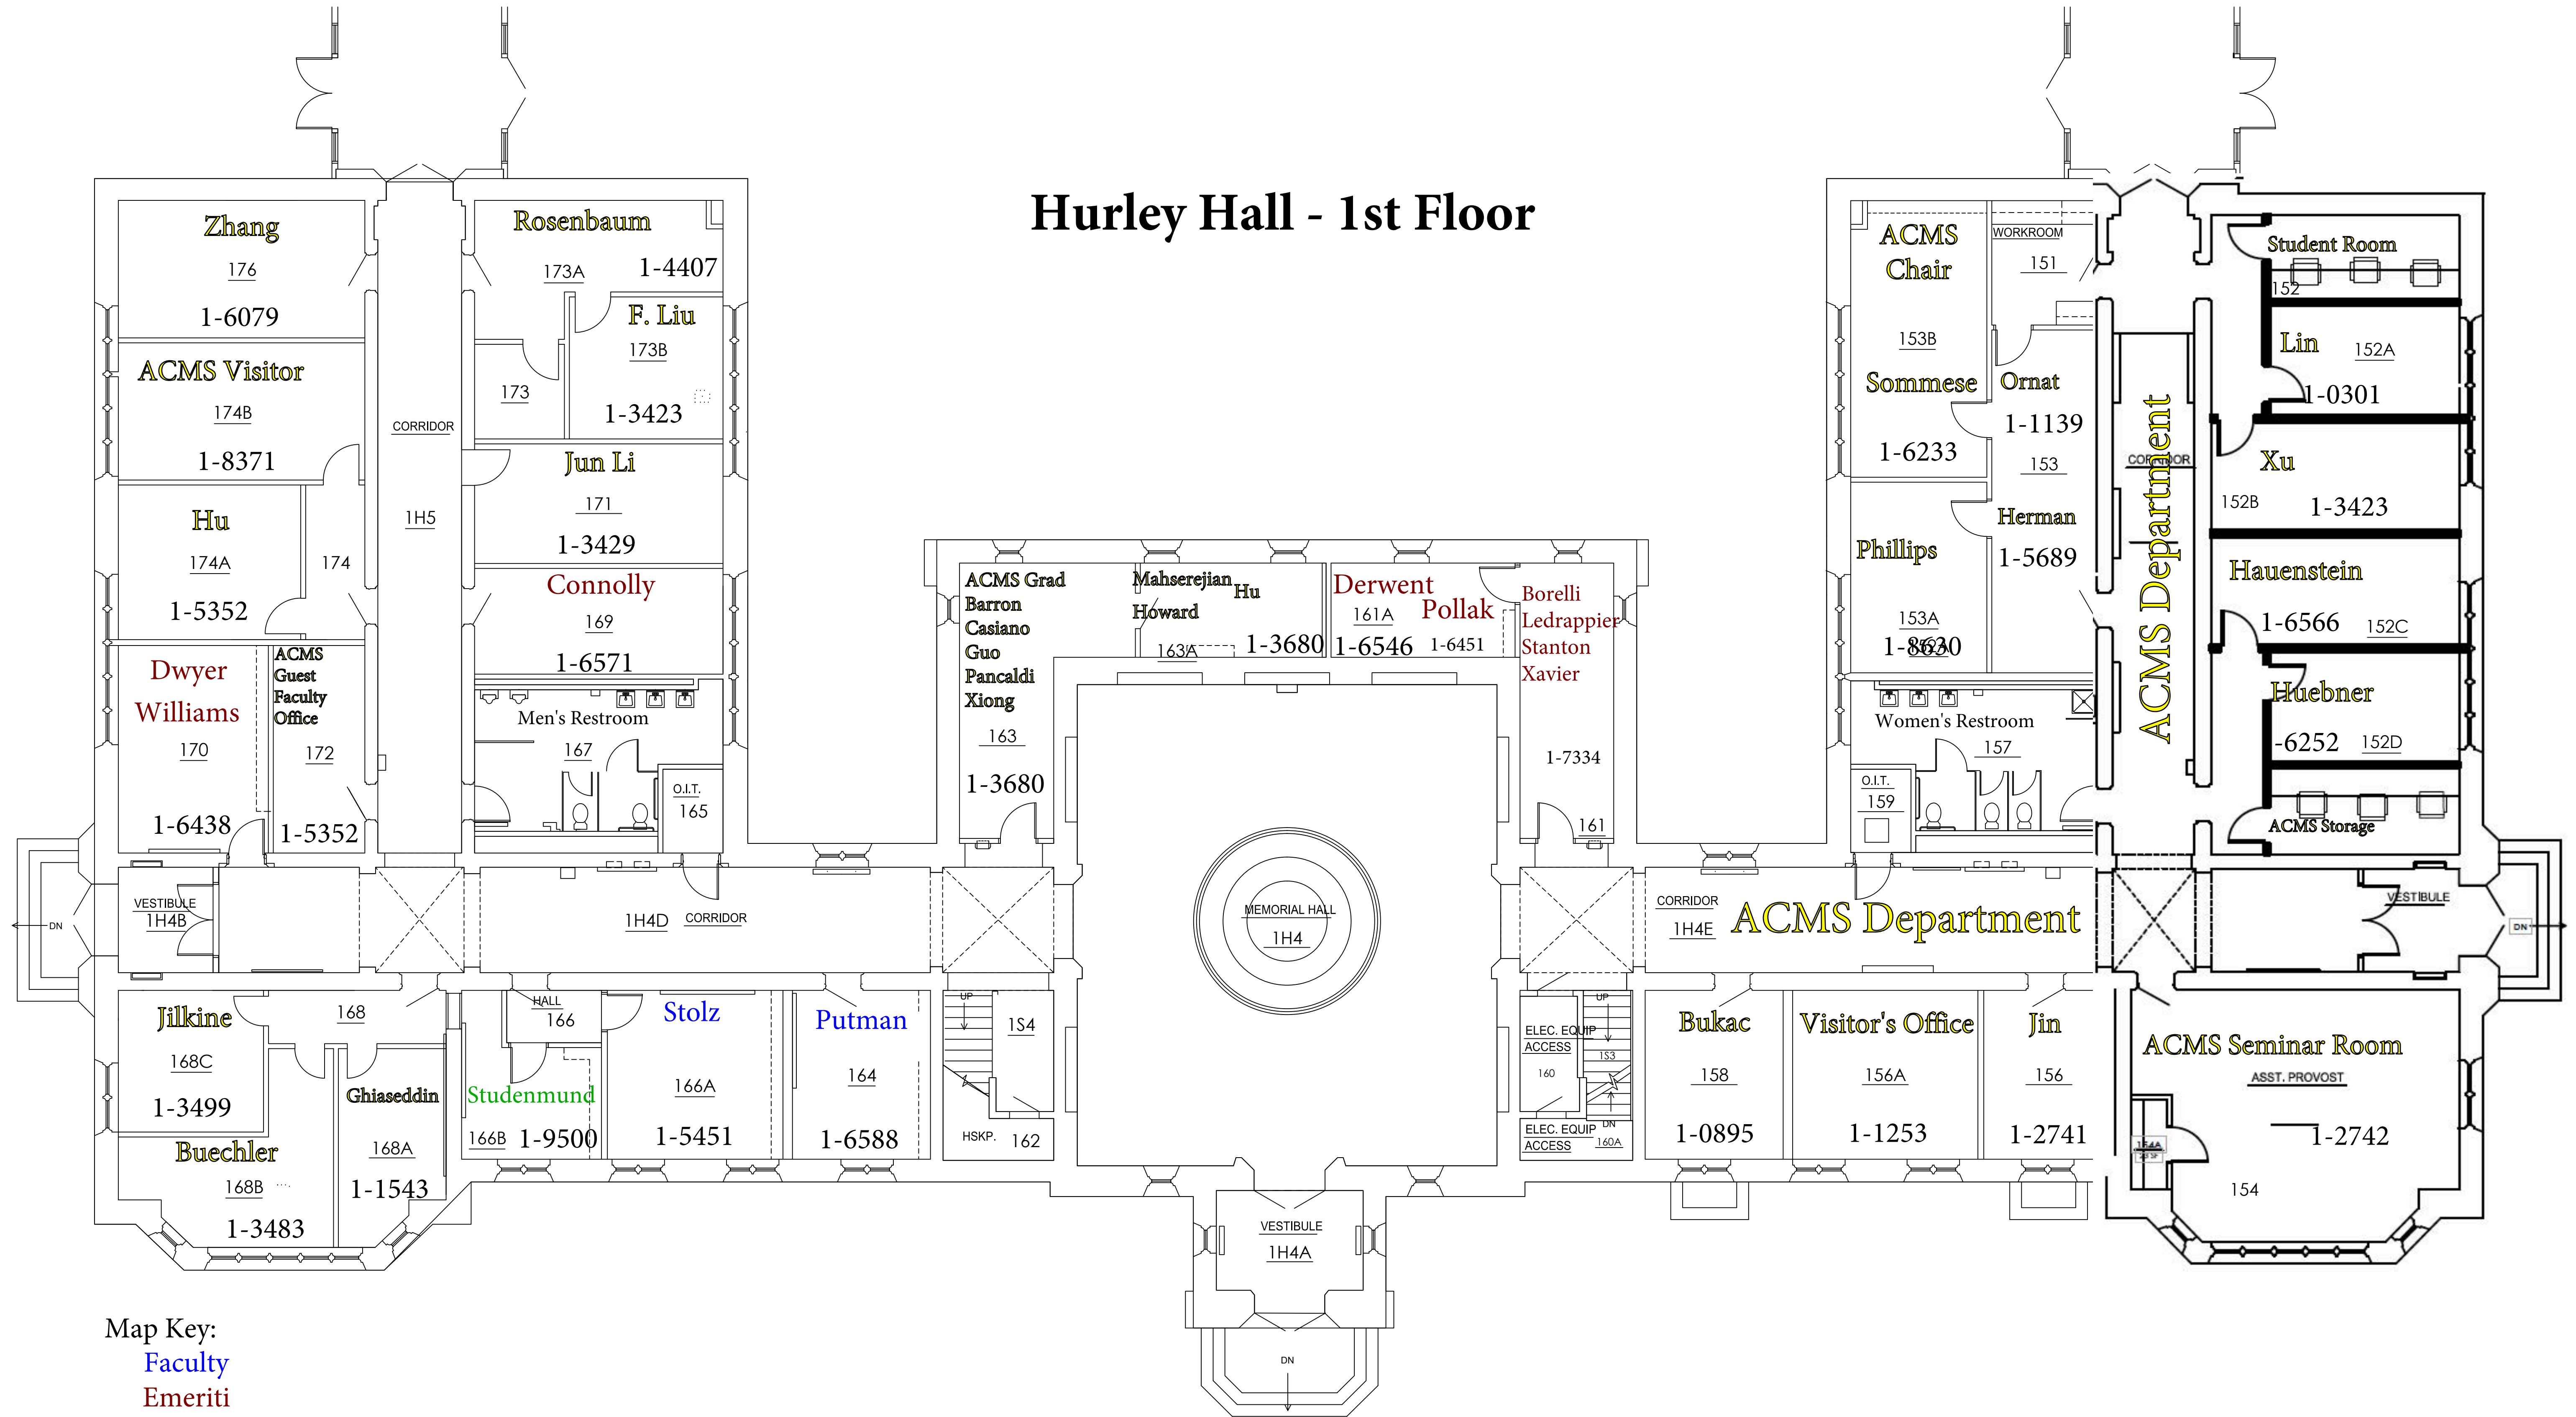

Hayes Healy Center 1st Floor

Revised 7/25/17

- Map Key:
- Faculty
 - Emeriti
 - Graduate Students
 - Staff
 - Visitors
 - Visiting Grad. Students
 - ACMS

Hurley Hall - 1st Floor

- Map Key:
- Faculty
 - Emeriti
 - Graduate Students
 - Staff
 - Visitors
 - Visiting Grad. Students
 - ACMS

Hayes Healy Center - 2nd Floor

Map Key:

- Faculty
- Emeriti
- Graduate Students
- Staff
- Visitors
- Visiting Grad. Students
- ACMS

Gao

Hurley Hall - 2nd Floor

Map Key:

- Faculty
- Emeriti
- Graduate Students
- Staff
- Visitors
- Visiting Grad. Students
- ACMS

Hayes Healy Center - Basement (Library and Offices)

- Map Key:
- Faculty
 - Emeriti
 - Graduate Students
 - Staff
 - Visitors
 - Visiting Grad. Students
 - ACMS