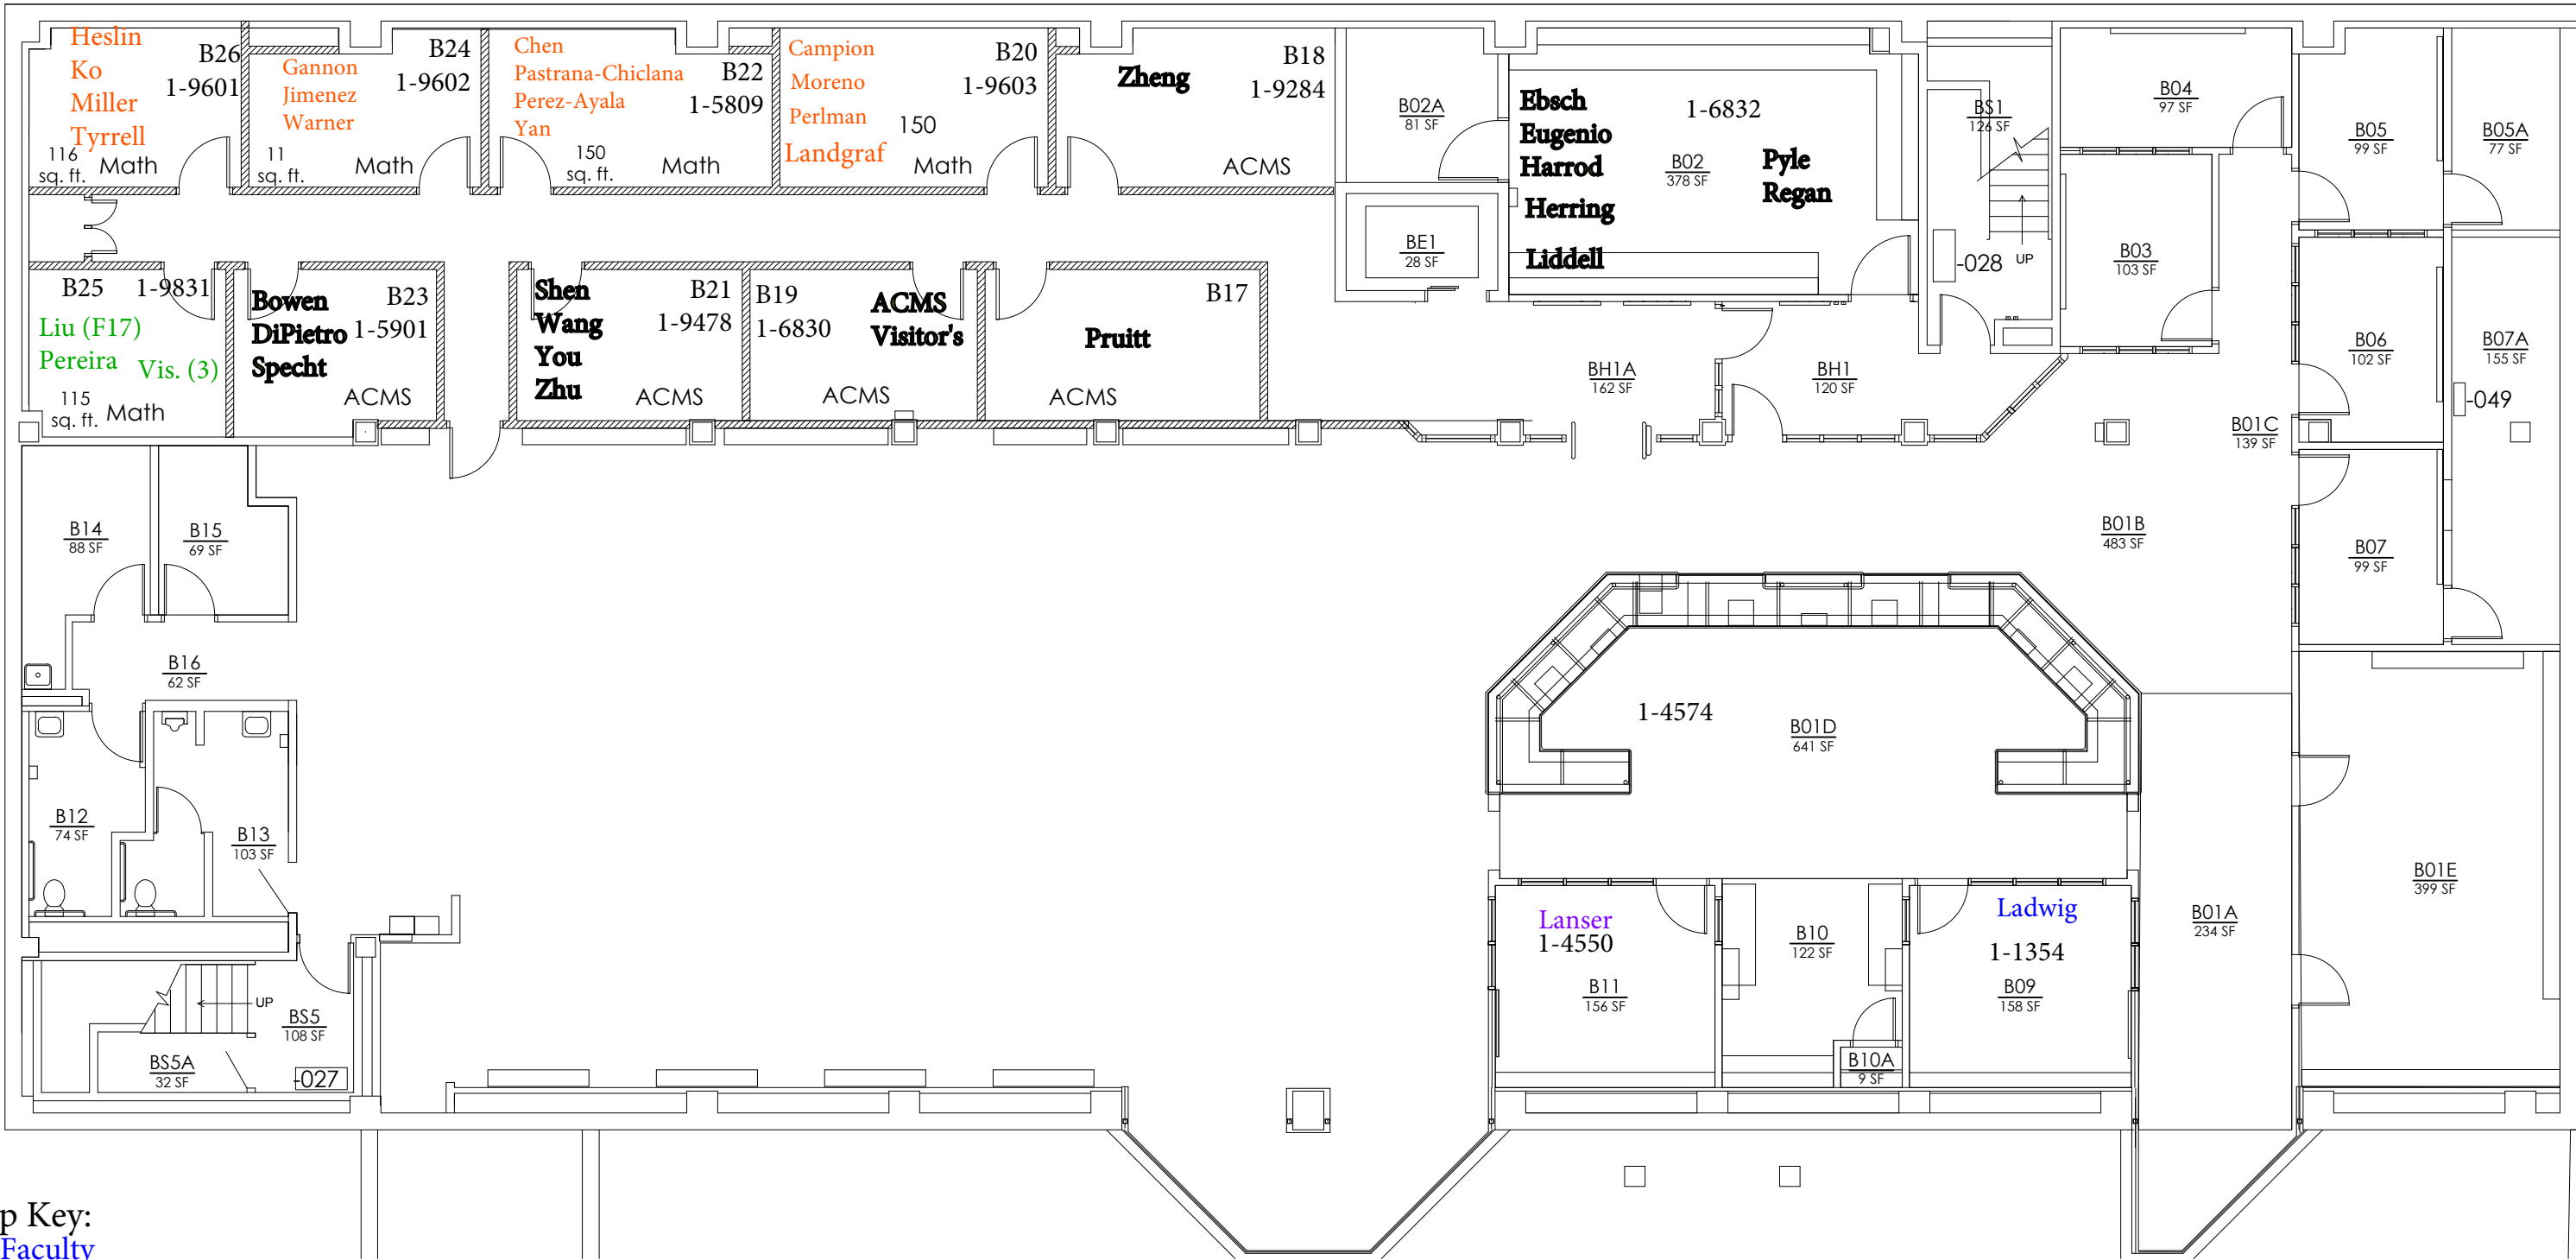

Hayes Healy Center 1st Floor

Revised 7/25/17

- Map Key:
- Faculty
 - Emeriti
 - Graduate Students
 - Staff
 - Visitors
 - Visiting Grad. Students
 - ACMS

Hurley Hall - 1st Floor

- Map Key:
- Faculty
 - Emeriti
 - Graduate Students
 - Staff
 - Visitors
 - Visiting Grad. Students
 - ACMS

Hayes Healy Center - 2nd Floor

Map Key:

- Faculty
- Emeriti
- Graduate Students
- Staff
- Visitors
- Visiting Grad. Students
- ACMS

Gao

Hurley Hall - 2nd Floor

Map Key:

- Faculty
- Emeriti
- Graduate Students
- Staff
- Visitors
- Visiting Grad. Students
- ACMS

Hayes Healy Center - Basement (Library and Offices)

- Map Key:
- Faculty
 - Emeriti
 - Graduate Students
 - Staff
 - Visitors
 - Visiting Grad. Students
 - ACMS