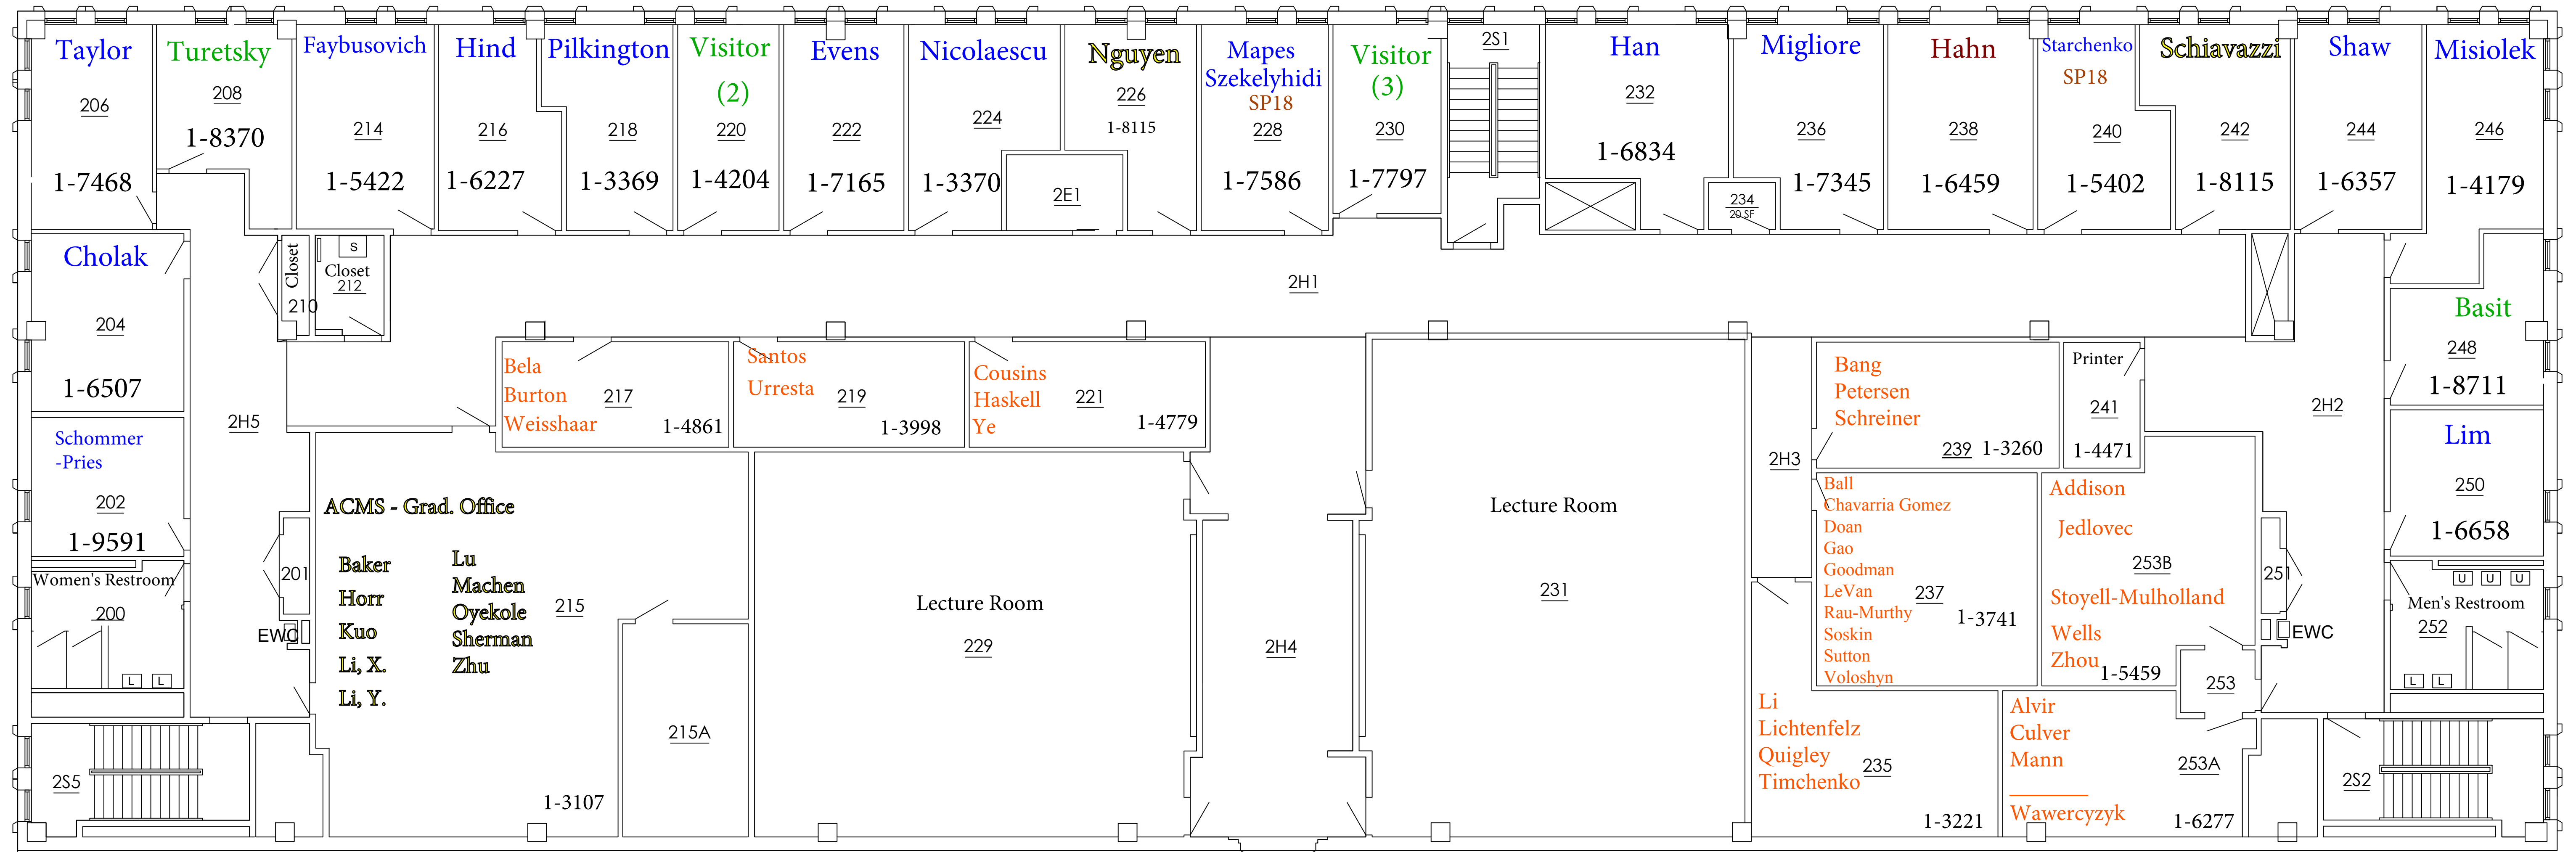

Hayes Healy Center 1st Floor

Revised 7/25/17

- Map Key:
- Faculty
 - Emeriti
 - Graduate Students
 - Staff
 - Visitors
 - Visiting Grad. Students
 - ACMS

Hurley Hall - 1st Floor

- Map Key:
- Faculty
 - Emeriti
 - Graduate Students
 - Staff
 - Visitors
 - Visiting Grad. Students
 - ACMS

Hayes Healy Center - 2nd Floor

Map Key:

- Faculty
- Emeriti
- Graduate Students
- Staff
- Visitors
- Visiting Grad. Students
- ACMS

Gao

Hurley Hall - 2nd Floor

Map Key:

- Faculty
- Emeriti
- Graduate Students
- Staff
- Visitors
- Visiting Grad. Students
- ACMS

Hayes Healy Center - Basement (Library and Offices)

- Map Key:
- Faculty
 - Emeriti
 - Graduate Students
 - Staff
 - Visitors
 - Visiting Grad. Students
 - ACMS