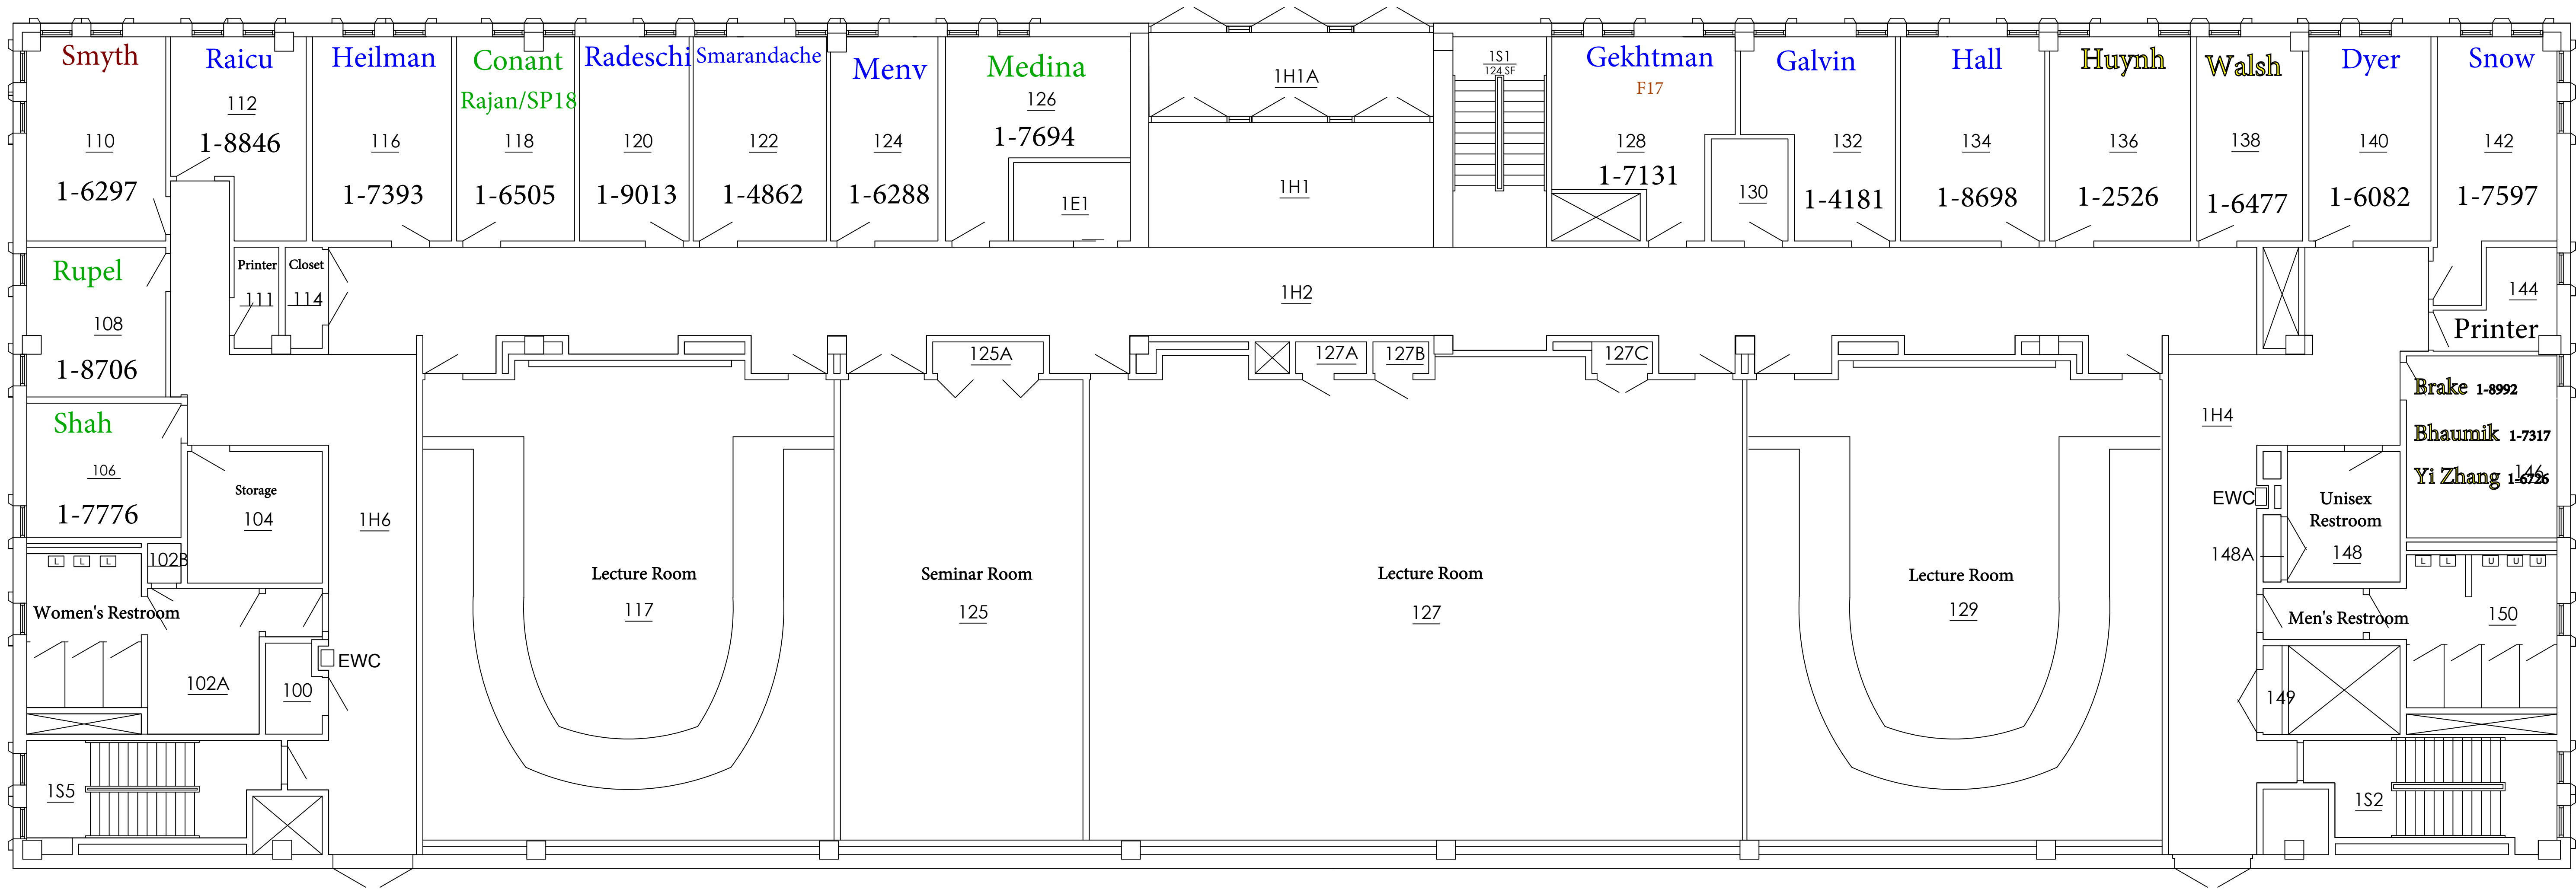

Hayes Healy Center 1st Floor

Revised 7/25/17

- Map Key:
- Faculty
 - Emeriti
 - Graduate Students
 - Staff
 - Visitors
 - Visiting Grad. Students
 - ACMS

Hurley Hall - 1st Floor

- Map Key:
- Faculty
 - Emeriti
 - Graduate Students
 - Staff
 - Visitors
 - Visiting Grad. Students
 - ACMS

Hayes Healy Center - 2nd Floor

Map Key:

- Faculty
- Emeriti
- Graduate Students
- Staff
- Visitors
- Visiting Grad. Students
- ACMS

Gao

Hurley Hall - 2nd Floor

Map Key:

- Faculty
- Emeriti
- Graduate Students
- Staff
- Visitors
- Visiting Grad. Students
- ACMS