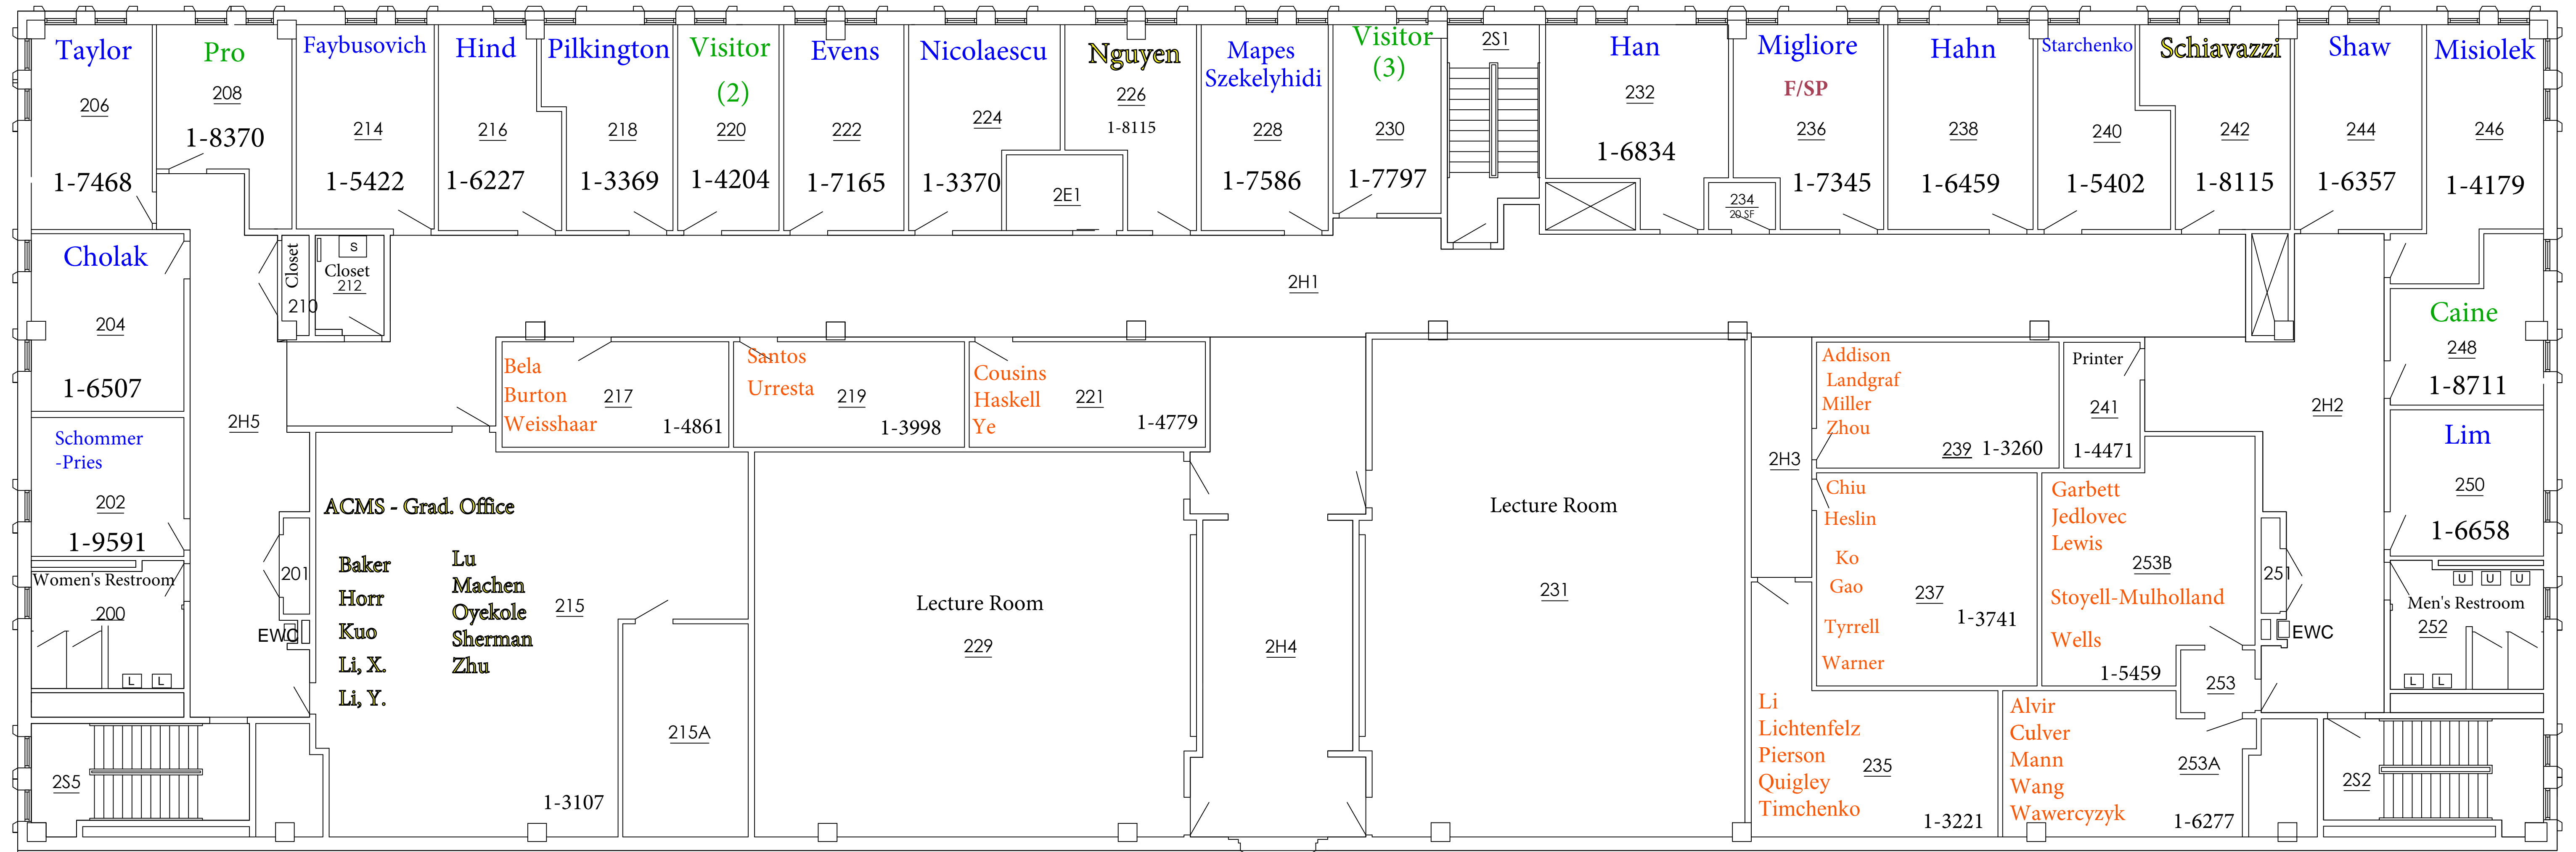

Hayes Healy Center - 2nd Floor

Map Key:

- Faculty
- Emeriti
- Graduate Students
- Staff
- Visitors
- Visiting Grad. Students
- ACMS

Hurley Hall - 2nd Floor

Map Key:

- Faculty
- Emeriti
- Graduate Students
- Staff
- Visitors
- Visiting Grad. Students
- ACMS

Hayes Healy Center - Basement (Library and Offices)

- Map Key:
- Faculty
 - Emeriti
 - Graduate Students
 - Staff
 - Visitors
 - Visiting Grad. Students
 - ACMS